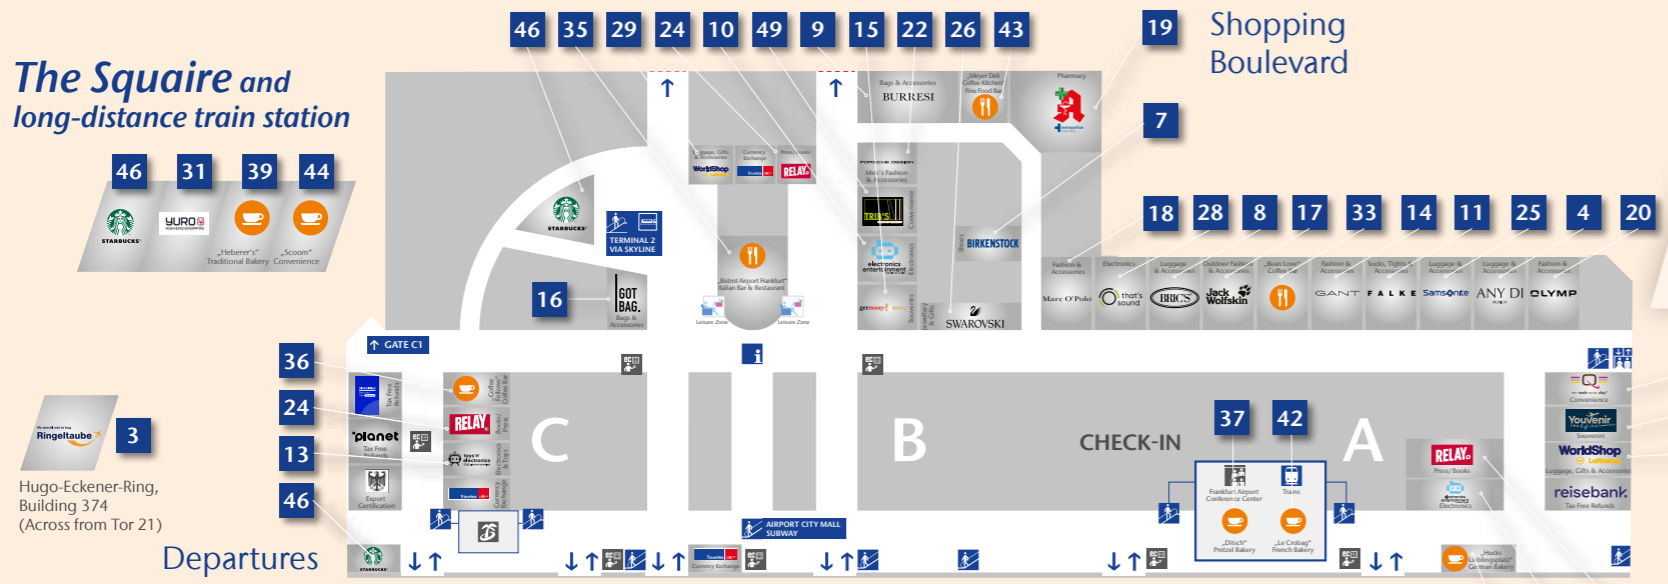

<b>26</b> Swarovski	10% off when used together with the Swarovski customer card (not applicable to already reduced items)
<b>27</b> tegut... Quartier	Coffee products and weekly varying special offers and meals
<b>28</b> that's sound	10% off on all items
<b>29</b> Worldshop Airport Store	20% off on most items; exceptions may be made (for example, for products in the entertainment and media category)
<b>30</b> Youvenir	20% off on everything
<b>31</b> Yuro (The Sqaire)	15% off on everything
<b>32</b> Shopping Gateway Gardens: Luggage Gallery	20% off on everything. Cannot be combined with other promotions

### Food & Beverage

<b>33</b> Bean Love	10% off on everything
<b>34</b> BESTWORSCHT in Town	15% off on everything
<b>35</b> Bistrot Frankfurt Airport	20% off on food and beverages; coffee and espresso for €2 per cup; cappuccino, latte macchiato, coffee with milk, etc. for €2.50
<b>36</b> Coffee Fellows	20% off on everything
<b>37</b> Ditsch Brezelbäckerei	10% off on everything
<b>38</b> Heberer's Traditional Bakery	20% off on everything, small café crema to go for €2
<b>39</b> Heberer's Traditional Bakery (The Sqaire)	10% off on everything
<b>40</b> Hucks Lieblingsplatz	20% off on everything, coffee and specialty coffee drinks €1.90, Vio water €1.50
<b>41</b> Kamps	10% off on everything
<b>42</b> Le Crobag	10% off on everything
<b>43</b> Meyer Deli Coffee Kitchen	20% off on everything, specialty coffee drinks: small for €2.50, large for €3

# Terminal 1

The Squire and long-distance train station

Arrivals

Hugo-Eckener-Ring, Building 374 (Across from Tor 21)