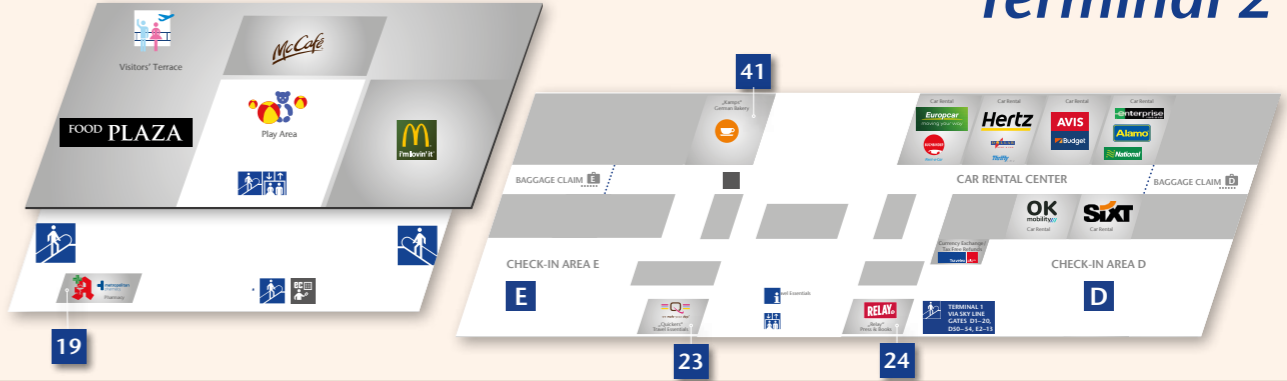

# Terminal 1

The Squire and long-distance train station

Arrivals

Hugo-Eckener-Ring, Building 374 (Across from Tor 21)

# Food Plaza